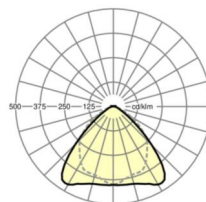

CHARACTERISTICS

Order number	19510004160
EAN number	4020863425709
Commodity code	94051190
Certification mark	IP 20, Protection class I, ENEC10 VDE, F, HACCP DIN10500/Food/IFS-application-related suitability/BRC, Indoor, CE
Impact resistance (IK rating)	IK03 (-20°C bis 35°C)
Ambient temperatur	ta -20°C to 35°C
Warranty period	5 years
State funding programs	BEG - Federal funding for efficient buildings (valid only for Germany)

ELECTRICAL ENGINEERING

Controller	Electronic driver (1 pcs.)
System output	34W
Mains voltage	230V/50Hz
Energy efficiency class/light source	B

LIGHTING TECHNOLOGY

Placement	LED, Colour rendering/Light colour CRI $\geq$ 80 / 6500K
Colour tolerance (MacAdam)	3SDCM
Nominal luminous flux	6102lm
LED service life	50000h L80/B10 (Tq 35°C), 70000h L80/B50 (Tq 35°C)
Luminaire luminous efficiency	177lm/W
Beam angle	95° (C0) / 95° (C90)
UGR lat./long.	21.7 / 23.1

MECHANICS

Housing colour	traffic white RAL 9016
Dimensions (LxWxH/DxH)	1531mm x 55mm x 37mm
Weight (net)	1.65kg
Type of installation	Mounting rail system installation, Light structure

Dimensions

L	1531 mm	Length
B	55 mm	Width
H	37 mm	Height

DEEP-LINK

<https://www.regiolux.de/en/article/19510004160>

Reference	LED 6000lm 865
η_{LB}	100 %
$\Phi_{\downarrow/\uparrow}$	98 % / 2 %
UGR lat./long.	21.7 / 23.1